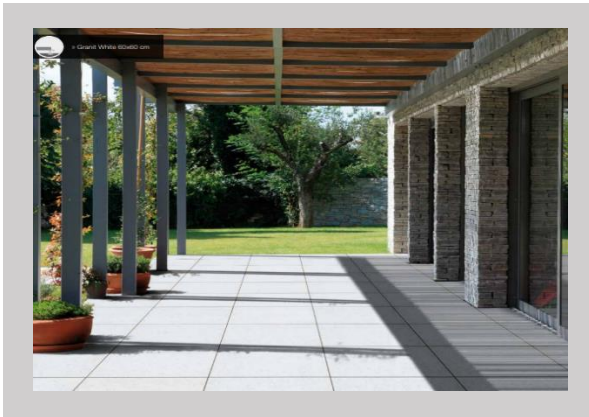

Product Data Sheet

Granitio is an imitation porcelain, its speckles and texture match exactly the look of natural granite.

It is super strong and is a full colour body porcelain giving clean looking edges on cuts.